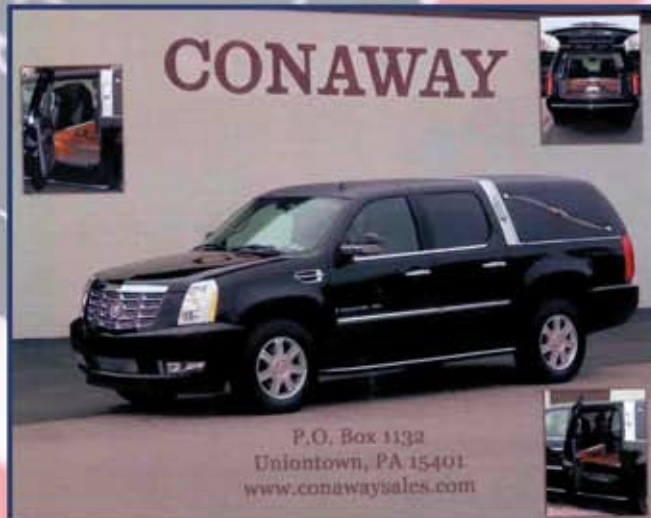

2007 Cadillac S&S Medalist Coach
With 23,606 Miles.
Silver Exterior & Black Interior

2003 Cadillac S&S Medalist Coach
With 23,960 Miles.
Black Exterior & Gray Interior
SPECIAL OF THE MONTH

2008 Cadillac S&S Commercial Glass
6-door Limousine With 4,500 Miles.
Black Exterior & Black Interior

2004 Cadillac S&S Medalist Coach
With 30,500 Miles.
Silver Body, Black Top & Blue Interior

**2010 Cadillac Escalade Hearse, Full
Conversion w/Partition, Individually
Built & Designed To Suit Your Needs**

WORLDWIDE SUPPLIERS SINCE 1971

REASONABLE RATES

WE SHIP EVERYWHERE IN THE COUNTRY

WE ALSO SHIP OVERSEAS

**LET US HELP YOU WITH YOUR LETTER OF
CREDIT AND FREIGHT FORWARDING NEEDS**

2004 Cadillac Federal 6-door
Limousine With 35,828 Miles.
Silver Body, black Top & Black Interior.
Filp Seat & Strobes

2000 Lincoln Federal 6-door Limousine
With 27,000 Miles.
White Exterior & Blue Interior

VISIT OUR WEBSITE AT: 800.333.2533 www.conawaysales.com

**CALL FOR INFORMATION ON VEHICLES SHOWN AND FOR COMPLETE
LIST OF ADDITIONAL LOW MILEAGE UNITS**